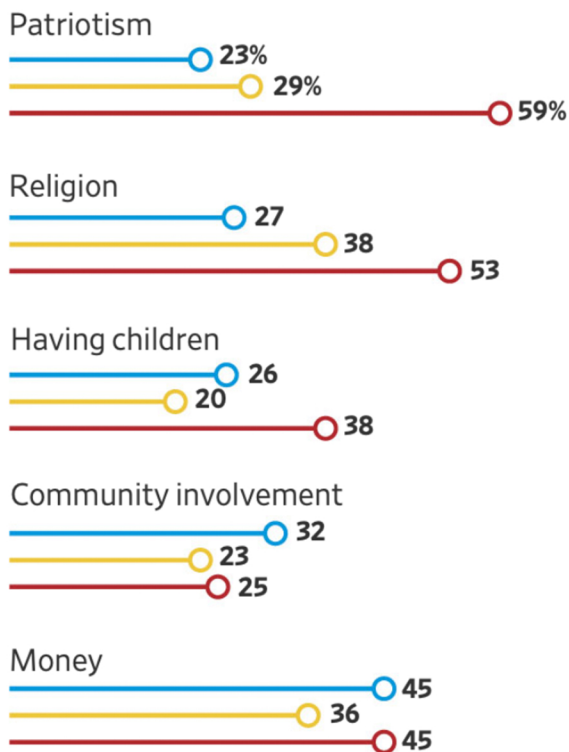

Percent who say these values are 'very important' to them

Source: WSJ/NORC poll of 1,019 adults conducted March 1-13, 2023; margin of error +/-4.1 pct. pts. Prior data from WSJ/NBC News telephone polls, most recently of 1,000 adults conducted Aug. 10-14, 2019; margin of error +/-3.1 pct. pts.

Percent who say these values are 'very important' to them

○ Democrats ○ Independents ○ Republicans

Source: WSJ/NORC poll of 1,019 adults conducted March 1-13, 2023; margin of error +/-4.1 pct. pts.

For each of the following, has our society gone too far, not gone far enough, or is it about right? Shown by percentage who say 'too far'

○ Democrats ○ Independents ○ Republicans

Source: WSJ/NORC poll of 1,019 adults conducted March 1-13, 2023; margin of error +/-4.1 pct. pts.