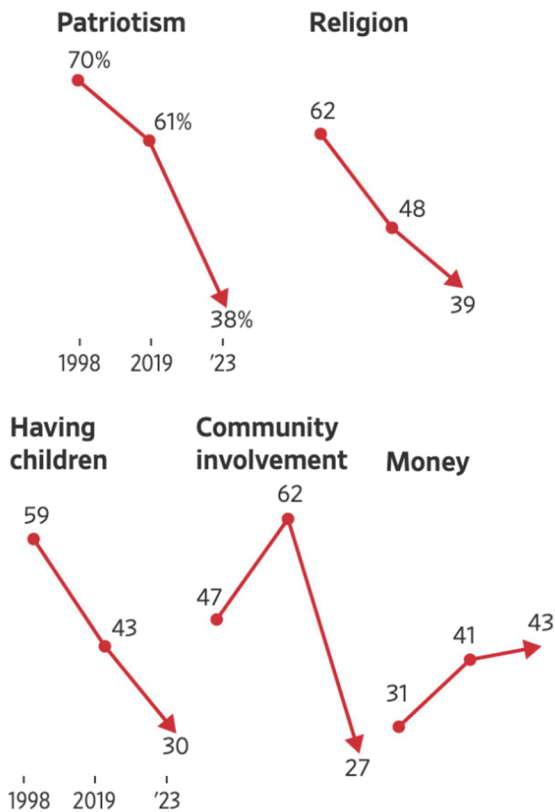

Percent who say these values are 'very important' to them

Source: WSJ/NORC poll of 1,019 adults conducted March 1-13, 2023; margin of error +/-4.1 pct. pts. Prior data from WSJ/NBC News telephone polls, most recently of 1,000 adults conducted Aug. 10-14, 2019; margin of error +/-3.1 pct. pts.

Percent who say these values are 'very important' to them

○ Democrats ○ Independents ○ Republicans

Source: WSJ/NORC poll of 1,019 adults conducted March 1-13, 2023; margin of error +/-4.1 pct. pts.

For each of the following, has our society gone too far, not gone far enough, or is it about right? Shown by percentage who say 'too far'

○ Democrats ○ Independents ○ Republicans

Source: WSJ/NORC poll of 1,019 adults conducted March 1-13, 2023; margin of error +/-4.1 pct. pts.